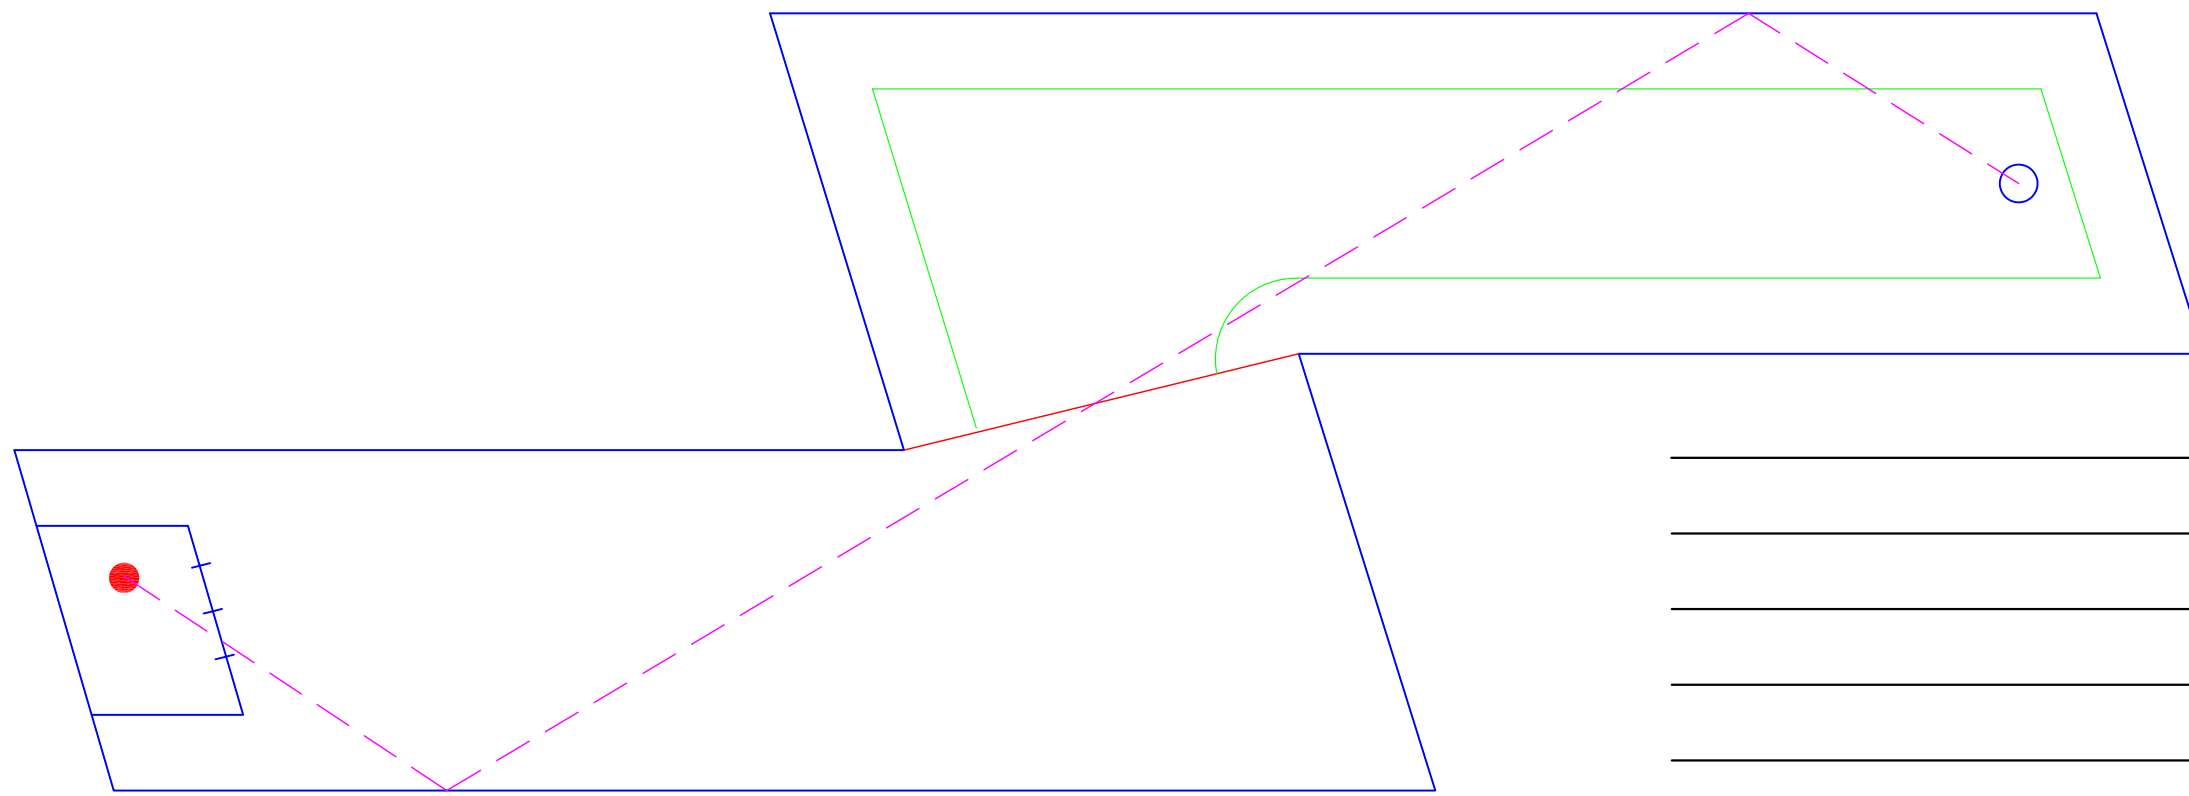

Bane 15. Lynet – Lightning
Bold: 3D 864 kl

Notater – Notes

Minigolfklub Putter Team Odense
Rugårdsvej 23, 5000 Odense C.
TLF: 66126080
Mail: info@mpto.dk
Hjemmeside: www.mpto.dk

Udfærdiget af – Issued by Jan Lyø